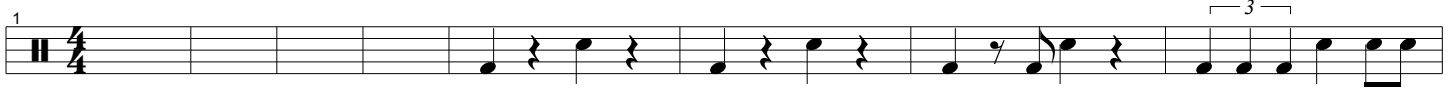

# Scary Monster and Nice Sprites

Skrillex

Music by Prince Caramel

Moderate ♩ = 140

53

Musical notation for measures 53-64. Measure 53 starts with a treble clef and a 7/8 time signature. It contains a quarter note, an eighth note, a quarter note, and a quarter rest. Measures 54-55 contain a triplet of quarter notes. Measures 56-64 are empty staves.

65

Musical notation for measures 65-74. Measures 65-74 contain a sequence of quarter notes with eighth rests, forming a rhythmic pattern.

75

Musical notation for measures 75-78. Measures 75-78 contain a sequence of quarter notes with eighth rests, ending with a double bar line.